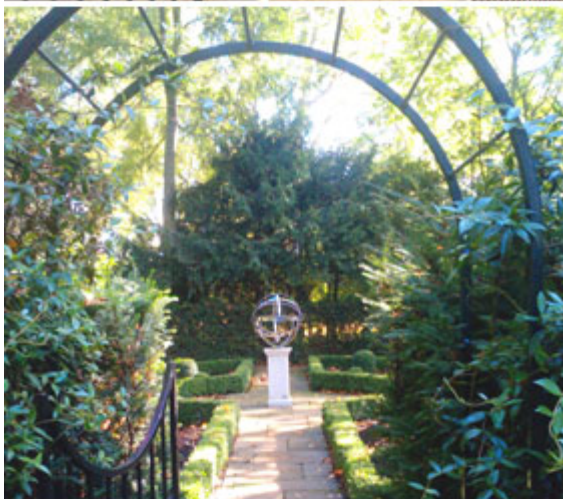

## Belgravia House

Lettice are delighted to be able to work at the stunning Belgravia House this year. This majestic neo-classical terraced mansion situated in London's most prestigious address is a short walk from Harrods, Hyde Park, and Sloane Square.

In addition to this Belgravia House also boasts London's largest private garden - this garden really is an oasis amidst the hustle and bustle of central London and make the perfect venue for summer parties, wedding receptions and dinners.

A beautiful bespoke temporary structure will sit in the very centre of the Power Station. The structure has a large clear roof section allowing a 360 degree view up to the four chimneys and power station interior. The flexible white space has a seated dinner or lunch capacity of 500 or up to 1,000 standing and comes with luxurious additional facilities. Access is from the riverside by car, boat or helicopter.

Running alongside the building is the secret garden which is the perfect addition to your event if you need that extra bit of space or is ideal as an event area by itself.

Whether you are planning a summer wedding under a stunning marquee or a balmy evening drinks party the Garden space at No One Marylebone can offer it all.